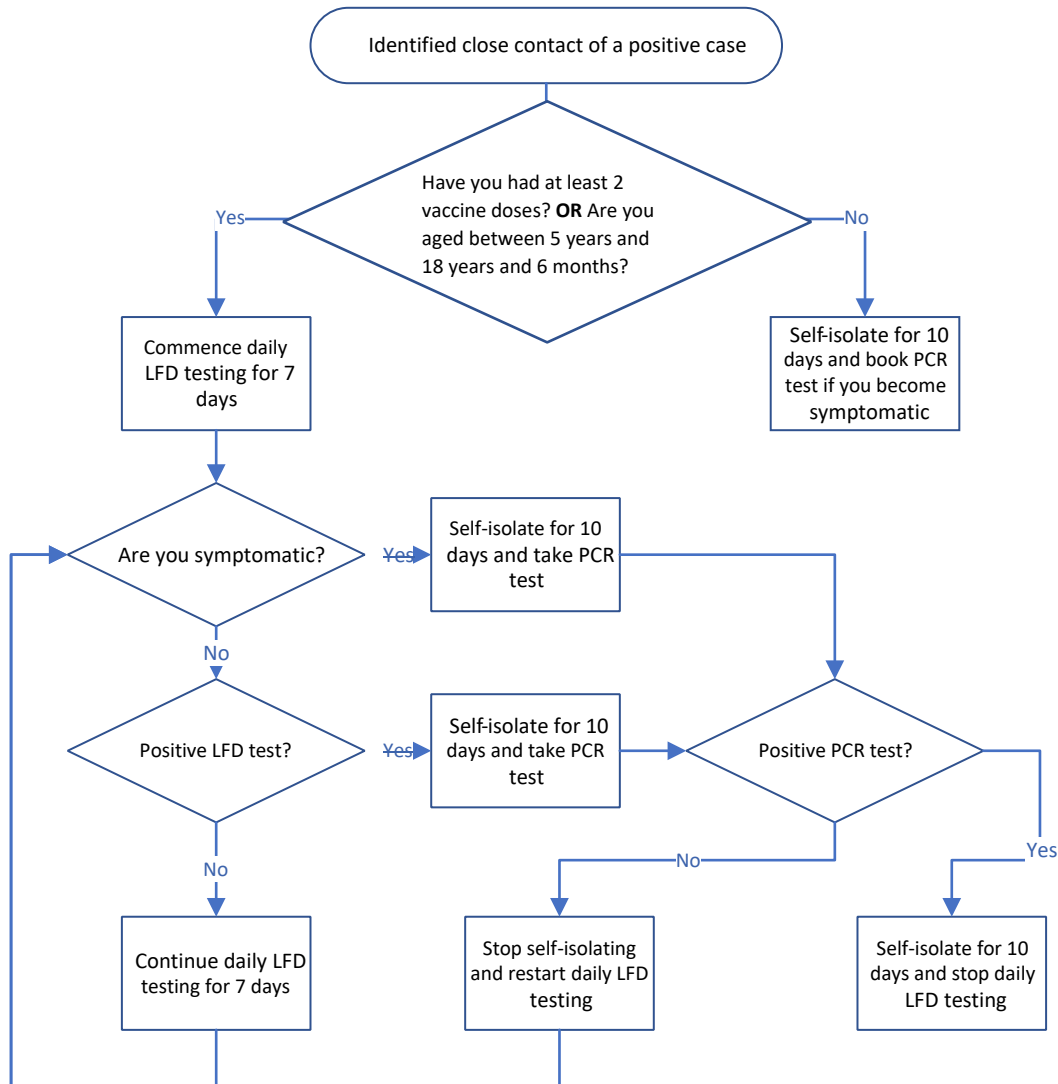

Self-isolation and testing requirements w.e.f. Tuesday 14th December 2021

Please note: this diagram should be read alongside the [COVID-19 guidance for schools](#). The DfE has confirmed that national Daily Testing of Contacts of Covid (now called DTCC) is 'strongly advised' and therefore is advisory only